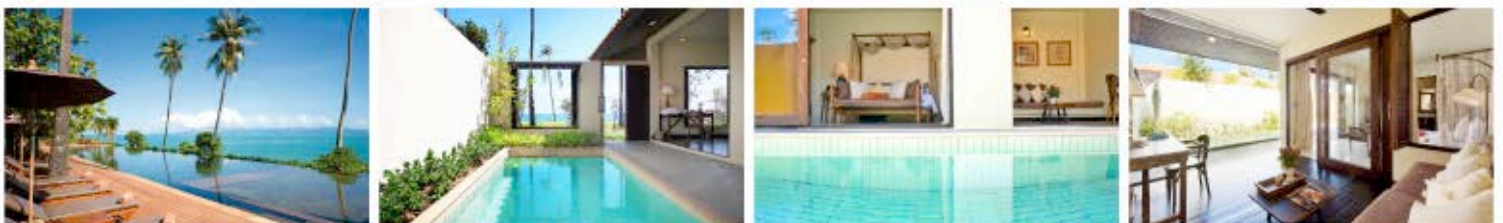

Saree Samui

Natures Finest

Hotel Information

General Overview

Saree Samui represents a stunning boutique four-star resort in a harmonious blend of traditional Thai and modern styles. Saree Samui is a heaven of tranquility set amidst true Samui village life. The resort spreads over 4 acres of land and features a total of 53 villas in Thai village styled architecture that comprises modern facilities and amenities.

Location

The resort is located just 15 minutes from the popular shopping and nightlife area of Chaweng, along Maenam Beach in the tranquil north of Samui Island.

Accommodation

All rooms and villas are designed by integrating modern design with the beauty of nature. The style is based on using woods and natural materials to maintain the balance of nature, while retaining comfort with the use of high technology equipment.

These are the standard villas. Each villa is located amongst the surrounding greenery and towering tropical palms which guarantee near-absolute privacy. The prevailing sounds are of the ocean breeze and tropical birds. Each room is fitted with a writing desk, TV, 'Bose' Hi Fi stereo system and DVD player. These villas have their own private garden.

by *The Classic Collection*

Saree Samui

Natures Finest

Tropical Pool Villa

8 Rooms 92 sqm.

- King beds
- Satellite TV with multi-language channels
- TV
- Free Wireless Internet
- Phone
- DVD Player
- Stereo
- In-room safety box
- Coffee making facilities
- Refrigerator and minibar
- Rain shower
- Outdoor-living area
- Complimentary fruits
- Writing desk