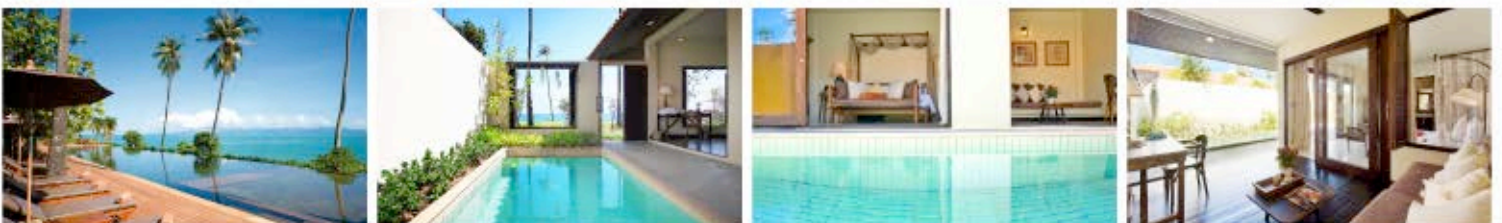

Each tropical Pool Villas has its own private pool and is located amongst the surrounding tropical greenery which guarantees near-absolute privacy. Each room is fitted with a writing desk, TV, 'Bose' Hi Fi stereo system and DVD player.

Beach Front Villa

6 Rooms 92 sqm.

- King beds
- Satellite TV with multi-language channels
- TV
- Free Wireless Internet
- Phone
- DVD Player
- Stereo
- In-room safety box
- Coffee making facilities
- Refrigerator and minibar
- Rain shower
- Outdoor-living area
- Complimentary fruits
- Writing desk

All Beach Front Villas overlook the fascinating views of the ocean and beyond. These rooms come with a large writing desk, TV and 'Bose' Hi Fi stereo system and DVD player. Each of the Beach Front Villas has its own private garden.

Beach Front Pool Villa

4 Rooms 92 sqm.

- King beds
- Satellite TV with multi-language channels
- TV
- Free Wireless Internet
- Phone
- DVD Player
- Stereo
- In-room safety box
- Coffee making facilities
- Refrigerator and minibar
- Rain shower
- Outdoor-living areas
- Complimentary fruits
- Writing desk

The beachfront pool villas (1.2 meters deep) are located at the front of the property overlooking the serene beach. These Villa's have a 2.2 x 2.6 meter poolside area and come with a large writing desk, TV and 'Bose' Hi Fi stereo system and DVD player.

by *The Classic Collection*